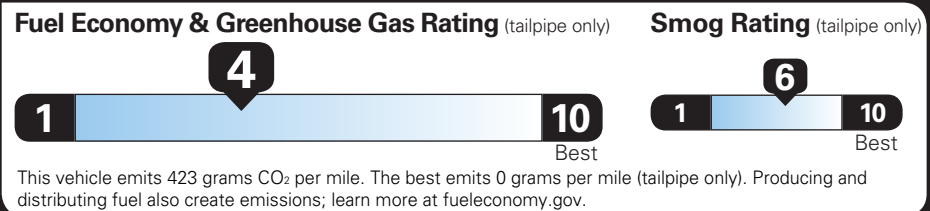

EPA DOT Fuel Economy and Environment

Gasoline Vehicle

TRaverse AWD

Fuel Economy

21 MPG combined city/hwy

19 MPG city

24 MPG highway

4.8 gallons per 100 miles

You spend $3,000 more in fuel costs over 5 years compared to the average new vehicle.

Annual fuel cost $2,550